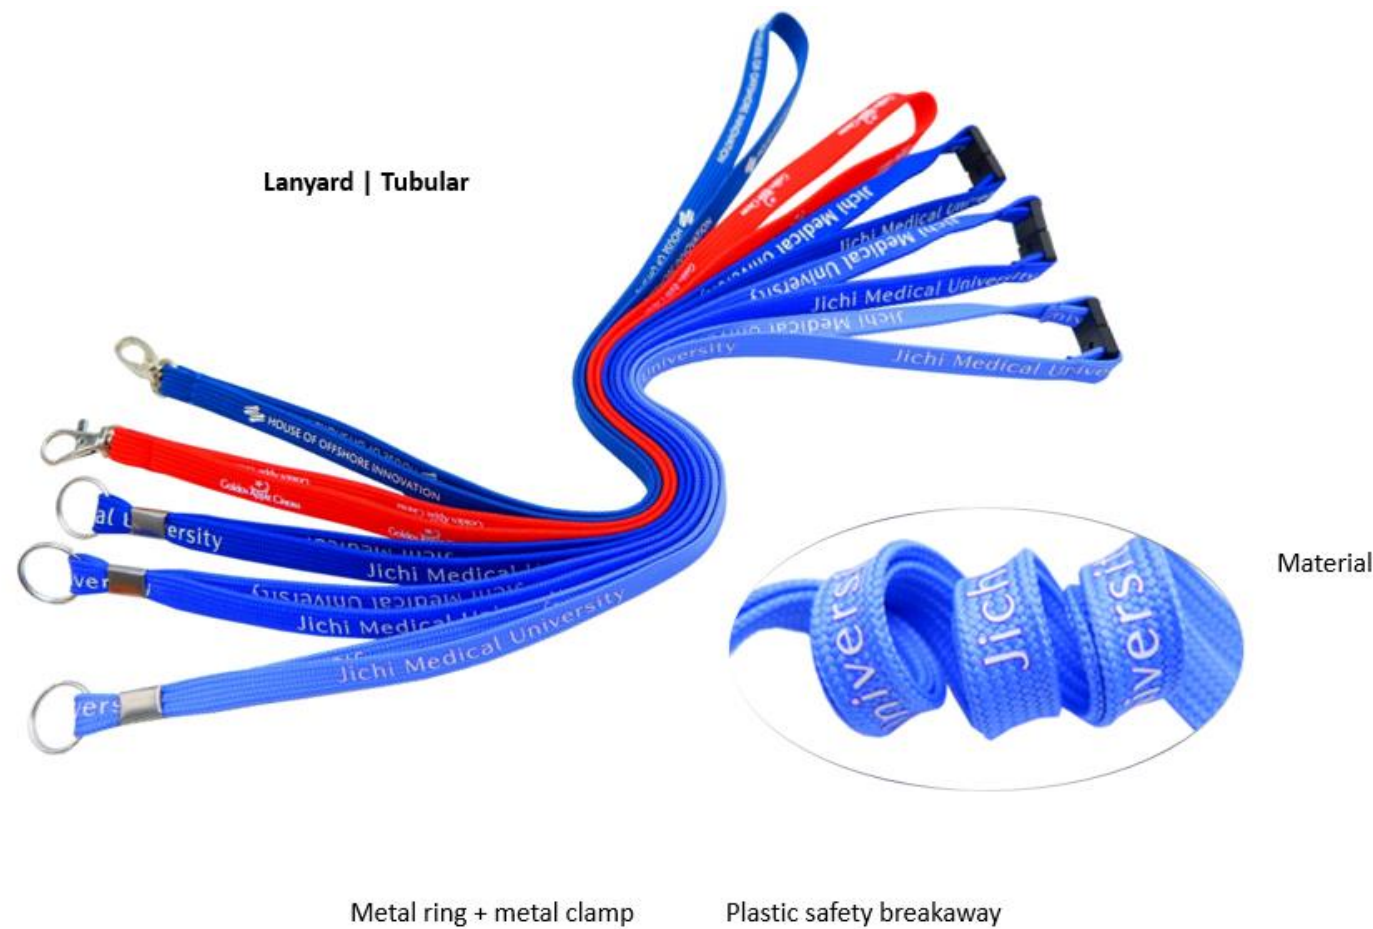

Lanyard | Tubular

Polyester lanyard available in custom made colours based on your Pantone code.

Lanyard | Tubular

Material

Base price (lanyard only)

Article	width	1000	2500	5000	10000	25000	
LY17015	15mm	€ 0,21	€ 0,20	€ 0,18	€ 0,175	€ 0,17	Incl. 1 colour imprint on 1 side
		€ 0,02	€ 0,02	€ 0,02	€ 0,02	€ 0,02	Every next colour

Set-up cost EUR 36, - per colour/design

Accessories

Safety connector (we always recommend this feature)

Standard connector	art.nr.	width	price
	LYP32005	5mm	€ 0,34

Hooks (mandatory)

Standard metal carabiner	art.nr.	width	price
	LYP43015	15mm	€ 0,05

Metal oval hook	art.nr.	width	price
	LYP45015	15mm	€ 0,08

Metal Carabiner Large	art.nr.	width	price
	LYP44015	15mm	€ 0,08

Metal hook Black	art.nr.	width	price
	LYP47015	15mm	€ 0,17

Plastic Carabiner Black	art.nr.	width	price
	LYP40015	15mm	€ 0,06

Plastic oval hook Black	art.nr.	width	Price
	LYP41015	15mm	€ 0,06

Delivery times & transport cost

Airfreight	1000	2500	5000	10000	25000
Freight charge	€ 0,29	€ 0,28	€ 0,25	€ 0,19	€ 0,18
Delivery time, working days	20	20	25	30	35

Sea freight	1000	2500	5000	10000	25000
Freight charge	n/a	n/a	n/a	€ 0,10	€ 0,08
Delivery time, working days				60	60